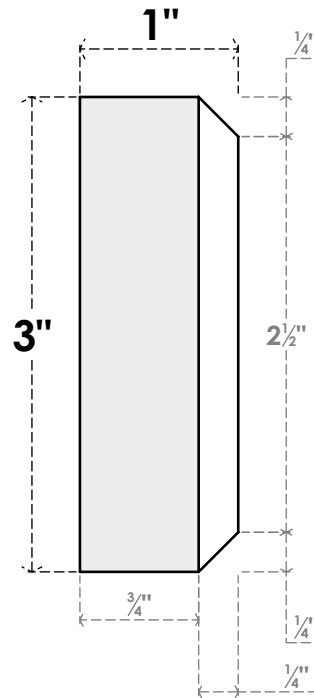

ROSP030X030X100SDG10

3"W X 3"H X 1"P STANDARD SEDGWICK FLOWER ROSETTE WITH BEVELED EDGE, ARCHITECTURAL GRADE PVC

FRONT

SIDE

EKENA MILLWORK
2300 WEST MAIN ST.
CLARKSVILLE, TX 75426
TOLL FREE: 866-607-0453
WWW.EKENAMILLWORK.COM

NOTES

1. INSTALLATION TO BE COMPLETED IN ACCORDANCE WITH MANUFACTURER'S SPECIFICATIONS.
2. DRAWING MAY NOT BE TO SCALE
3. THIS DRAWING IS INTENDED FOR DESIGN AND PLANNING PURPOSES ONLY.
4. ALL INFORMATION CONTAINED HEREIN WAS CURRENT AT THE TIME OF DEVELOPMENT BUT MUST BE REVIEWED AND APPROVED BY THE PRODUCT MANUFACTURER TO BE CONSIDERED ACCURATE.
5. ARCHITECTURAL GRADE PVC PRODUCTS ARE MADE FROM EXPANDED CELLULAR PVC AND COME NATURALLY WHITE BUT MAY BE PAINTED