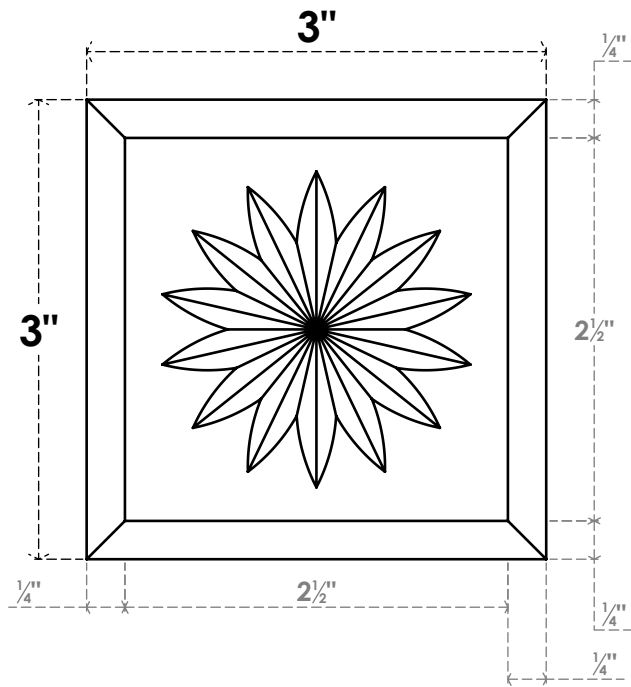

ROSP030X030X100SDG10

3"W X 3"H X 1"P STANDARD SEDGWICK FLOWER ROSETTE WITH BEVELED EDGE, ARCHITECTURAL GRADE PVC

FRONT

SIDE

EKENA MILLWORK
2300 WEST MAIN ST.
CLARKSVILLE, TX 75426
TOLL FREE: 866-607-0453
WWW.EKENAMILLWORK.COM